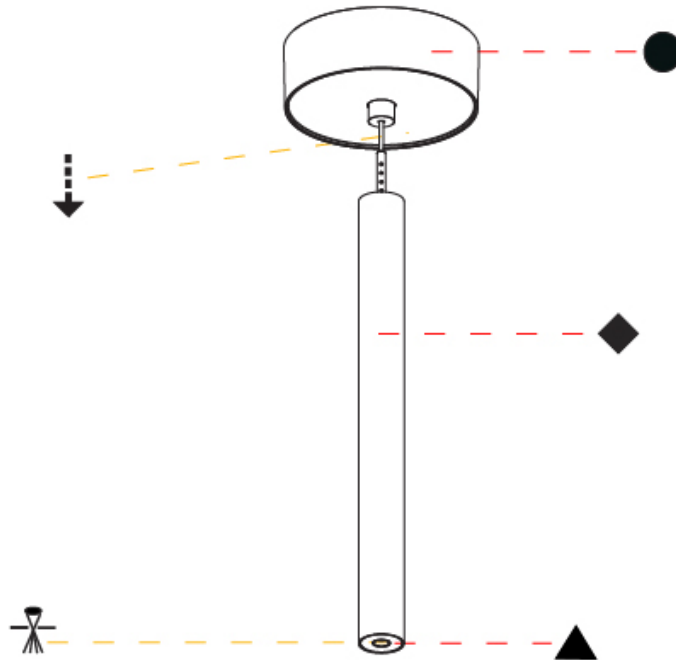

Shape: Cylinder
 Diameter (mm): 28
 Diameter (in): 1 1/8
 Height (mm): 300
 Height (in): 11 13/16
 Max. Overall Height (mm): 2300
 Max. Overall Height (in): 90 3/16
 Light Distribution: Downlight
 Weight (kg): 0.75
 Weight (lbs): 1.65
 Fixture Finish: SSR / BKV / CWI / CRY / HAB / UFT / ITA / RUA / FTG / MYG / LOD / PUS / FRO / FUP / KIA / POP / BLS / SPG / MEY / GOH / GUM / CHC / COM / ABZ / JAG / OBR / MOS / ROR
 Fixture Material: Aluminum
 Cable Details: 2000mm or 4000mm Black Cable

OPTICAL

Optic°: 24 / 32 / 34 / 55 / 58

RATINGS AND CERTIFICATIONS

Certified By: Certified for North American Standards
 IP rating: IP20

HANGOVER PLUG MONOPOINT SURFACE CANOPY SUSPENSION

A30845-

PROJECT
TYPE
SPECIFIER
QUANTITY
DATE

Shape: Cylinder
 Diameter (mm): 28
 Diameter (in): 1 1/8
 Height (mm): 300
 Height (in): 11 13/16
 Max. Overall Height (mm): 2300
 Max. Overall Height (in): 90 7/16
 Light Distribution: Downlight
 Weight (kg): 0.63
 Weight (lbs): 1.39
 Diffuser: Shine Ring - Opal / Yellow / Orange / Red / Blue / Green
 Fixture Finish: SSR / BKV / CWI / CRY / HAB / UFT / ITA / RUA / FTG / MYG / LOD / PUS / FRO / FUP / KIA / POP / BLS / SPG / MEY / GOH / GUM / CHC / COM / ABZ / JAG / OBR / MOS / ROR
 Fixture Material: Aluminum
 Cable Details: 2000mm or 4000mm Black Cable