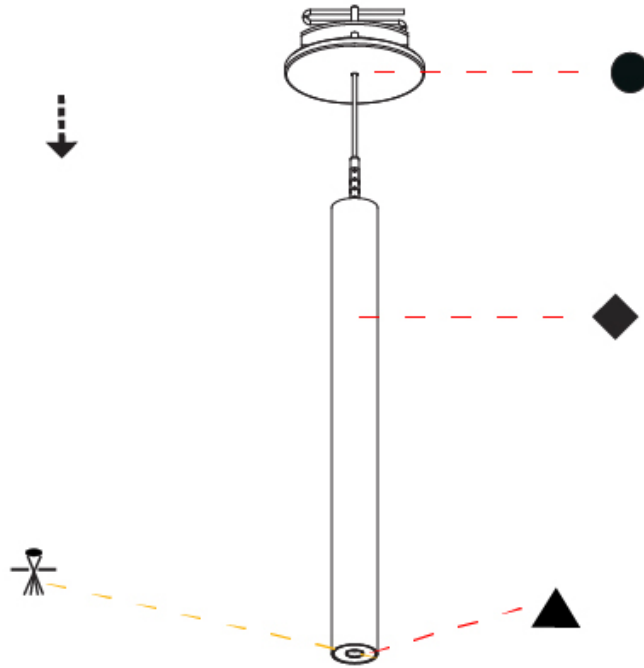

Shape: Cylinder
 Diameter (mm): 28
 Diameter (in): 1 1/8
 Height (mm): 300
 Height (in): 11 13/16
 Max. Overall Height (mm): 2300
 Max. Overall Height (in): 90 3/16
 Min. Recessing Depth (mm): 75
 Min. Recessing Depth (in): 2 15/16
 Light Distribution: Downlight
 Weight (kg): 0.389
 Weight (lbs): 0.856
 Fixture Finish: SSR / BKV / CWI / CRY / HAB / UFT / ITA / RUA / FTG / MYG / LOD / PUS / FRO / FUP / KIA / POP / BLS / SPG / MEY / GOH / GUM / CHC / COM / ABZ / JAG / OBR / MOS / ROR
 Fixture Material: Aluminum
 Cable Details: 2000mm or 4000mm Black Cable
 Cut-out Measurements: 68mm / 2 11/16"

A

PROJECT
TYPE
SPECIFIER
QUANTITY
DATE

HANGOVER PLUG SHINE MONOPOINT RECESSED CANOPY SUSPENSION

A30843-

base number	Color	Finishes	Finishes	Finishes	Lens	Shine Ring	Cable
	Temperature	(Diamond)	(Triangle)	(Circle)	Options		Options

PHYSICAL

Shape: Cylinder
 Diameter (mm): 28
 Diameter (in): 1 1/8
 Height (mm): 300
 Height (in): 11 13/16
 Max. Overall Height (mm): 2300
 Max. Overall Height (in): 90 7/16
 Min. Recessing Depth (mm): 75
 Min. Recessing Depth (in): 2 15/16
 Light Distribution: Downlight
 Weight (kg): 0.63
 Weight (lbs): 1.39
 Diffuser: Shine Ring - Opal / Yellow / Orange / Red / Blue / Green
 Fixture Finish: SSR / BKV / CWI / CRY / HAB / UFT / ITA / RUA / FTG / MYG / LOD / PUS / FRO / FUP / KIA / POP / BLS / SPG / MEY / GOH / GUM / CHC / COM / ABZ / JAG / OBR / MOS / ROR
 Fixture Material: Aluminum
 Cable Details: 2000mm or 4000mm Black Cable
 Cut-out Measurements: 68mm / 2 11/16"